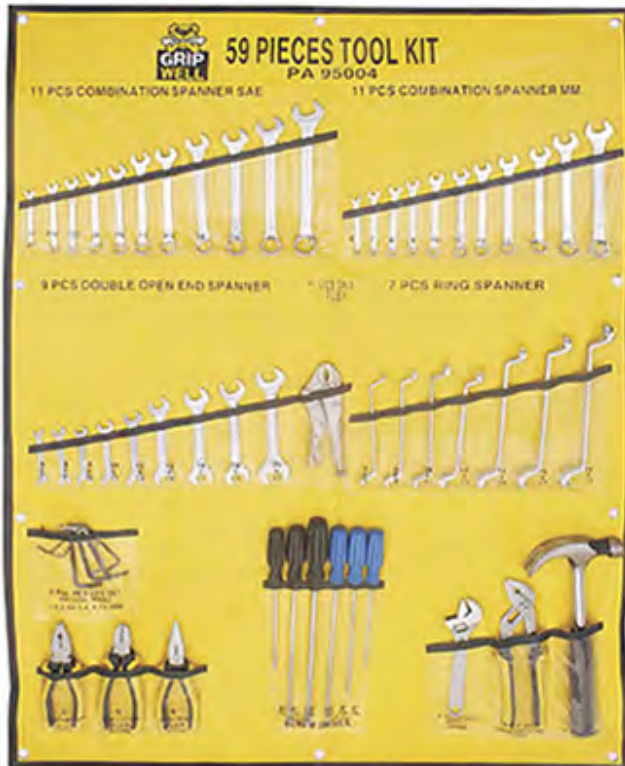

ART 419 : 59 Pcs. Tool Kit

Packing per Carton   Weight per Carton

(Kits)	(Kgs.)
3	19

Combination Spanner Set of **11 Pcs.**
(6, 7, 8, 9, 10, 11, 12, 13, 14, 17, 19 mm)

Combination Spanner Set of **11 Pcs.**
(3/8, 7/16, 1/2, 9/16, 5/8, 11/16, 3/4, 13/16, 7/8, 5/16, 1/4")

D.O.E. Spanner Set of **9 Pcs.**
(6 x 7, 8 x 9, 8 x 10, 10 x 11, 12 x 13, 14 x 15, 16 x 17, 18 x 19, 20 x 22 mm)

Ring Spanner Set of **7 Pcs.**
(6 x 7, 8 x 9, 10 x 11, 12 x 13, 14 x 15, 16 x 17, 18 x 19 mm)

Vice Grip Plier (175 mm)
Screw Driver Set of **6 Pcs.** (Flat & Philips Head) (6", 8", 10") - 2 Pcs. each size
Side Cutting Plier D/F (7")
Long Nose Plier D/F (7")

Combination Plier D/F (7")
Slip Joint Water Pump Plier (250 mm)
Claw Hammer Steel Shaft (225 gms.)
Adjustable Wrench (8")

Allen (Hex) Key Set of **8 Pcs.**
(1.5, 2, 2.5, 3, 4, 5, 5.5, 6 mm)